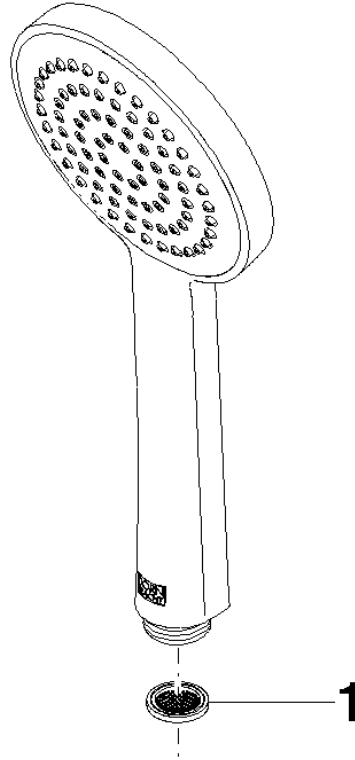

ST 050 307 3809

- shower with fixed riser projection 452mm
- Rain shower: PURE RAIN, max. flow rate 7 l/min (at 3 bar)
- Function from: 6 l/min
- rain shower Ø 220 mm
- rain shower with anti-scale system
- Hand shower: COMPACT RAIN, max. flow rate 15 l/min (at 3 bar)
- rotary diverter with volume control and shut-off function
- slide-on rosettes Ø 70 mm
- height of fittings up to rain shower (bottom edge) 964mm
- height of fittings up to top edge of elbow 1267mm
- gauge 150 mm - 13 mm
- metal shower hose 1750mm with integrated anti-twist protection
- 1/2" connection
- slide bar
- Pipe diameter 23.5 mm

Flow rate chart

Certificates

DVGW_DW-
6517DN0129.

WRAS_2009011.

LGA_29981.

Spare parts list

No.	Item Number	Name	Quantity used	Delivery time
1	09 23 01 039 90	sieve	1	2

ST 050 307 3809

- shower with fixed riser projection 452mm
 - overhead shower: rain flow
 - rain shower Ø 220 mm
 - rain shower with anti-scale system
 - max. rainshower flow 7 l/min
 - Function from: 6 l/min
 - rotary diverter with volume control and shut-off function
 - slide-on rosettes Ø 70 mm
 - height of fittings up to rain shower (bottom edge) 964mm
 - height of fittings up to top edge of elbow 1267mm
 - gauge 150 mm - 13 mm
 - metal shower hose 1750mm with integrated anti-twist protection
 - 1/2" connection
 - slide bar
 - Pipe diameter 23.5 mm
 - This product can help a building meet the requirements of Green Building Rating Systems, e.g. LEED®, BREEAM®, DGNB
- This article does not include a hand shower!**

No.	Item Number	Name	Quantity used	Delivery time
1	90 12 05 092 20-00	shower	1	10
2	04 28 22 346 00-00	pipe	1	10
3	09 14 10 008 90	seal	1	2
4	90 17 11 150 00-00	holder	1	10
5	28 322 970-00	Metal shower hose 1/2" x 3/8" x 1750 mm - Chrome	1	2
6	12 570 970-00	Slide unit - Chrome	1	10
7	90 28 22 349 00-00	pipe	1	10
8	04 17 01 250 00-00	connection	1	10
9	90 17 33 015 00-00	handle	1	10
10	90 14 20 026 00 90	seal	1	2
11	90 17 33 030 00-00	handle	1	10