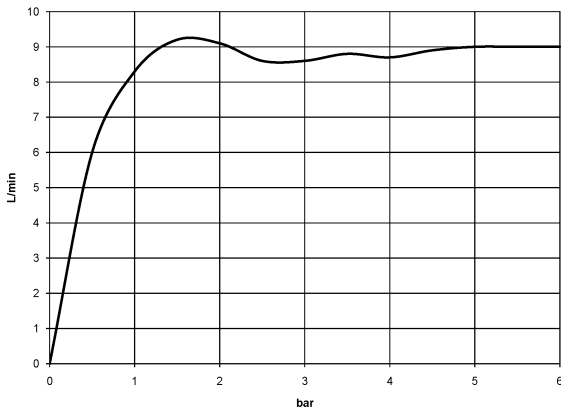

Required miscellaneous

Hand shower - Chrome

28 016 979-00

ST 050 307 3809

Flow rate chart

Certificates

WRAS_2204013. Belgaqua_24-006- LGA_38737.
27_8.

Spare parts list