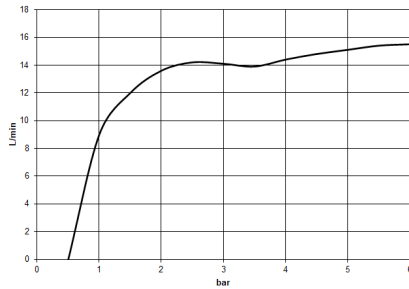

Flow rate chart

Certificates

DVGW_DW-
6517DN0129.

WRAS_2009011.

LGA_29981.