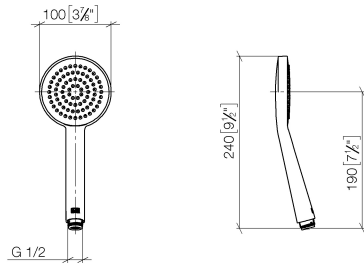

ST 050 307 3809

- shower with fixed riser projection 452mm
- Rain shower: PURE RAIN, max. flow rate 7 l/min (at 3 bar)
- Function from: 6 l/min
- rain shower Ø 220 mm
- rain shower with anti-scale system
- Hand shower: COMPACT RAIN, max. flow rate 15 l/min (at 3 bar)
- rotary diverter with volume control and shut-off function
- slide-on rosettes Ø 70 mm
- height of fittings up to rain shower (bottom edge) 964mm
- height of fittings up to top edge of elbow 1267mm
- gauge 150 mm - 13 mm
- metal shower hose 1750mm with integrated anti-twist protection
- 1/2" connection
- slide bar
- Pipe diameter 23.5 mm

VAIA Shower pipe with shower thermostat - Chrome

VAIA

ST 050 307 3809

VAIA Shower pipe with shower thermostat - Chrome

VAIA

ST 050 307 3809

ST 050 307 3809

mm [inches]

Flow rate chart

Certificates

DVGW_DW-
6517DN0129.

WRAS_2009011.

LGA_29981.

Spare parts list

No.	Item Number	Name	Quantity used	Delivery time
1	09 23 01 039 90	sieve	1	2

ST 050 307 3809

- shower with fixed riser projection 452mm
 - overhead shower: rain flow
 - rain shower Ø 220 mm
 - rain shower with anti-scale system
 - max. rainshower flow 7 l/min
 - Function from: 6 l/min
 - rotary diverter with volume control and shut-off function
 - slide-on rosettes Ø 70 mm
 - height of fittings up to rain shower (bottom edge) 964mm
 - height of fittings up to top edge of elbow 1267mm
 - gauge 150 mm - 13 mm
 - metal shower hose 1750mm with integrated anti-twist protection
 - 1/2" connection
 - slide bar
 - Pipe diameter 23.5 mm
 - This product can help a building meet the requirements of Green Building Rating Systems, e.g. LEED®, BREEAM®, DGNB
- This article does not include a hand shower!**