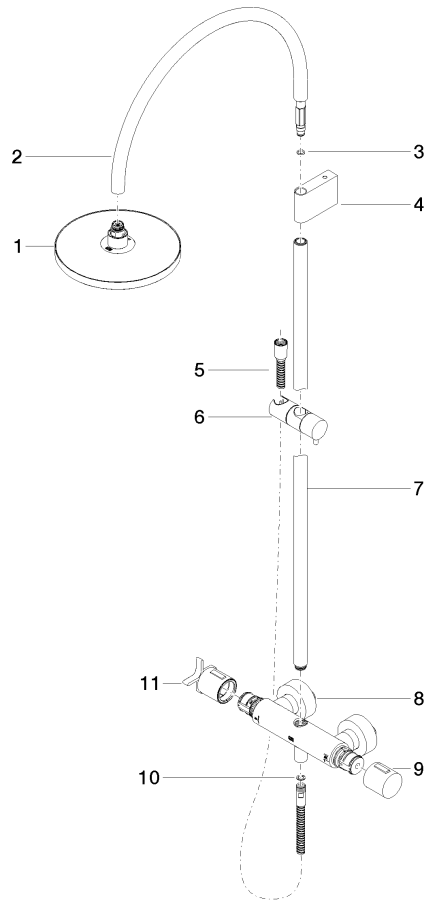

ST 050 307 3809

- shower with fixed riser projection 452mm
- Rain shower: PURE RAIN, max. flow rate 7 l/min (at 3 bar)
- Function from: 6 l/min
- rain shower Ø 220 mm
- rain shower with anti-scale system
- Hand shower: COMPACT RAIN, max. flow rate 15 l/min (at 3 bar)
- rotary diverter with volume control and shut-off function
- slide-on rosettes Ø 70 mm
- height of fittings up to rain shower (bottom edge) 964mm
- height of fittings up to top edge of elbow 1267mm
- gauge 150 mm - 13 mm
- metal shower hose 1750mm with integrated anti-twist protection
- 1/2" connection
- slide bar
- Pipe diameter 23.5 mm

- shower with fixed riser projection 452mm
 - overhead shower: rain flow
 - rain shower Ø 220 mm
 - rain shower with anti-scale system
 - max. rainshower flow 7 l/min
 - Function from: 6 l/min
 - rotary diverter with volume control and shut-off function
 - slide-on rosettes Ø 70 mm
 - height of fittings up to rain shower (bottom edge) 964mm
 - height of fittings up to top edge of elbow 1267mm
 - gauge 150 mm - 13 mm
 - metal shower hose 1750mm with integrated anti-twist protection
 - 1/2" connection
 - slide bar
 - Pipe diameter 23.5 mm
 - This product can help a building meet the requirements of Green Building Rating Systems, e.g. LEED®, BREEAM®, DGNB
- This article does not include a hand shower!**

Required miscellaneous

Hand shower - Chrome

28 016 979-00

ST 050 307 3809

Flow rate chart

Certificates

WRAS_2204013. Belgaqua_24-006- LGA_38737.
27_8.

Spare parts list

No.	Item Number	Name	Quantity used	Delivery time
1	90 12 05 092 20-00	shower	1	10
2	04 28 22 346 00-00	pipe	1	10
3	09 14 10 008 90	seal	1	2
4	90 17 11 150 00-00	holder	1	10
5	28 322 970-00	Metal shower hose 1/2" x 3/8" x 1750 mm - Chrome	1	2
6	12 570 970-00	Slide unit - Chrome	1	10
7	90 28 22 349 00-00	pipe	1	10
8	04 17 01 250 00-00	connection	1	10
9	90 17 33 015 00-00	handle	1	10
10	90 14 20 026 00 90	seal	1	2
11	90 17 33 030 00-00	handle	1	10