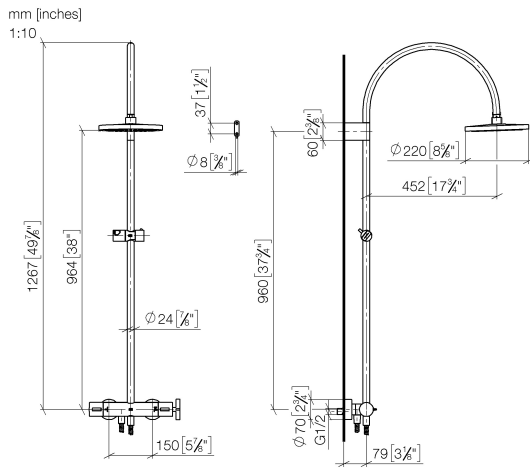

ST 050 307 3809

- shower with fixed riser projection 452mm
- Rain shower: PURE RAIN, max. flow rate 7 l/min (at 3 bar)
- Function from: 6 l/min
- rain shower Ø 220 mm
- rain shower with anti-scale system
- Hand shower: COMPACT RAIN, max. flow rate 15 l/min (at 3 bar)
- rotary diverter with volume control and shut-off function
- slide-on rosettes Ø 70 mm
- height of fittings up to rain shower (bottom edge) 964mm
- height of fittings up to top edge of elbow 1267mm
- gauge 150 mm - 13 mm
- metal shower hose 1750mm with integrated anti-twist protection
- 1/2" connection
- slide bar
- Pipe diameter 23.5 mm

- shower with fixed riser projection 452mm
 - overhead shower: rain flow
 - rain shower Ø 220 mm
 - rain shower with anti-scale system
 - max. rainshower flow 7 l/min
 - Function from: 6 l/min
 - rotary diverter with volume control and shut-off function
 - slide-on rosettes Ø 70 mm
 - height of fittings up to rain shower (bottom edge) 964mm
 - height of fittings up to top edge of elbow 1267mm
 - gauge 150 mm - 13 mm
 - metal shower hose 1750mm with integrated anti-twist protection
 - 1/2" connection
 - slide bar
 - Pipe diameter 23.5 mm
 - This product can help a building meet the requirements of Green Building Rating Systems, e.g. LEED®, BREEAM®, DGNB
- This article does not include a hand shower!**

Required miscellaneous

Hand shower - Chrome

28 016 979-00

ST 050 307 3809

Flow rate chart

Certificates

WRAS_2204013. Belgaqua_24-006- LGA_38737.
27_8.

Spare parts list

No.	Item Number	Name	Quantity used	Delivery time
1	90 12 05 092 20-00	shower	1	10
2	04 28 22 346 00-00	pipe	1	10
3	09 14 10 008 90	seal	1	2
4	90 17 11 150 00-00	holder	1	10
5	28 322 970-00	Metal shower hose 1/2" x 3/8" x 1750 mm - Chrome	1	2
6	12 570 970-00	Slide unit - Chrome	1	10
7	90 28 22 349 00-00	pipe	1	10
8	04 17 01 250 00-00	connection	1	10
9	90 17 33 015 00-00	handle	1	10
10	90 14 20 026 00 90	seal	1	2
11	90 17 33 030 00-00	handle	1	10